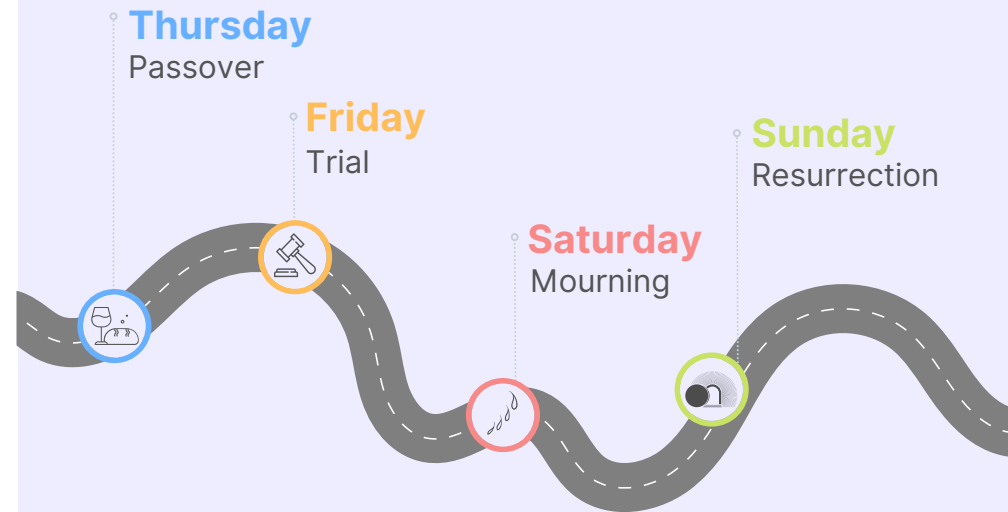

Leah R.

Emma & Chase K.

Lori T.

Doug & Bonnie B.

Barb N.

THREE LAKES EVANGELICAL FREE CHURCH

SUNDAY • APRIL 17, 2022

The Road to Resurrection